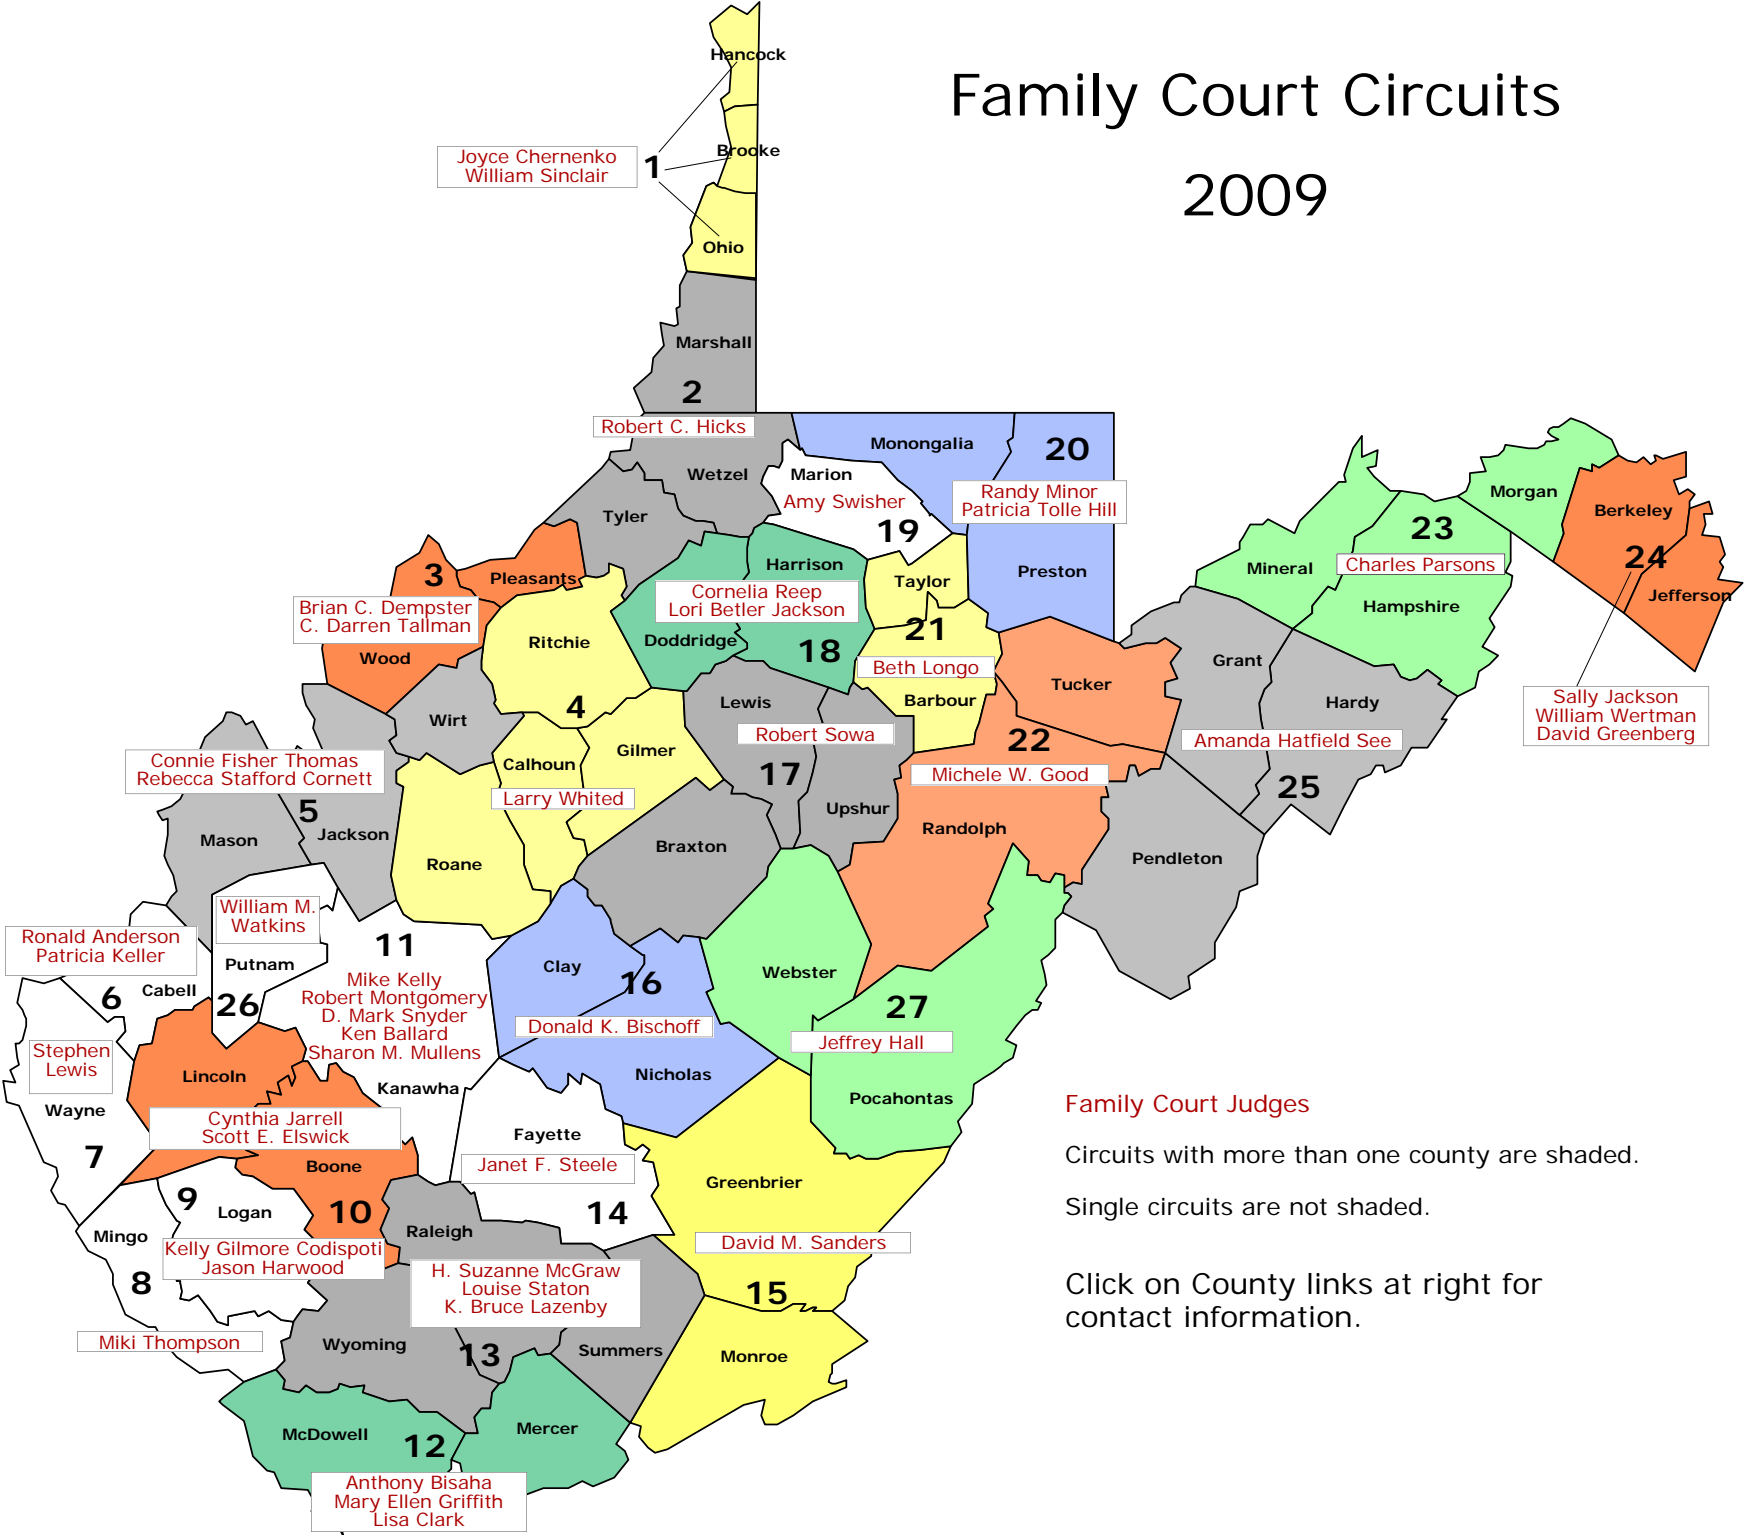

Family Court Circuits

2009

Barbour	21
Berkeley.....	24
Boone	10
Braxton.....	17
Brooke	1
Cabell	6
Calhoun	4
Clay.....	16
Doddridge ..	18
Fayette	14
Gilmer	4
Grant.....	25
Greenbrier...	15
Hampshire...	23
Hancock	1
Hardy	25
Harrison.....	18
Jackson.....	5
Jefferson	24
Kanawha	11
Lewis	17
Lincoln	10
Logan	9
Marion	19
Marshall	2
Mason	5
McDowell.....	12
Mercer	12
Mineral	23
Mingo	8
Monongalia ..	20
Monroe	15
Morgan	23
Nicholas	16
Ohio	1
Pendleton.....	25
Pleasants	3
Pocahontas..	27
Preston	20
Putnam	26
Raleigh	13
Randolph.....	22
Ritchie	4
Roane	4
Summers	13
Taylor	21
Tucker	22
Tyler.....	2
Upshur.....	17
Wayne	7
Webster	27
Wetzel	2
Wirt.....	5
Wood.....	3
Wyoming.....	13

Family Court Judges

Circuits with more than one county are shaded.

Single circuits are not shaded.

Click on County links at right for contact information.