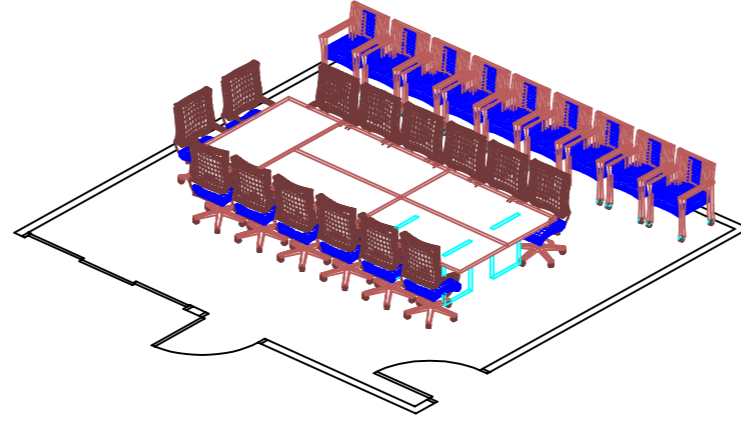

### Typical Workstation

# First Floor WV State Police 1/8" = 1'