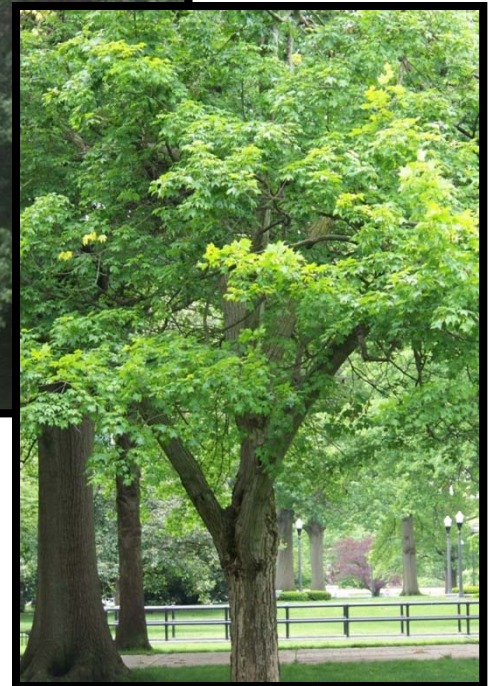

#1. Bradford Pear.
Primary limbs split/broken. Held together with strap.

#2. White Pine.
Dead.

#3. White Pine.
Dead.

#4. Flowering Crabapple.
Overcrowded.
Large cavity & decay has weakened trunk
(Destroyed by storm)

#10. Sugar Maple.
Trunk split & decayed. Heavily damaged.
Overcrowded by adjacent trees.

#11. Sugar Maple.
Crowded by adjacent trees.
Heavily damaged. Decayed.

#12. Red Oak.
Diseased.
Severely pruned to remove dead wood.