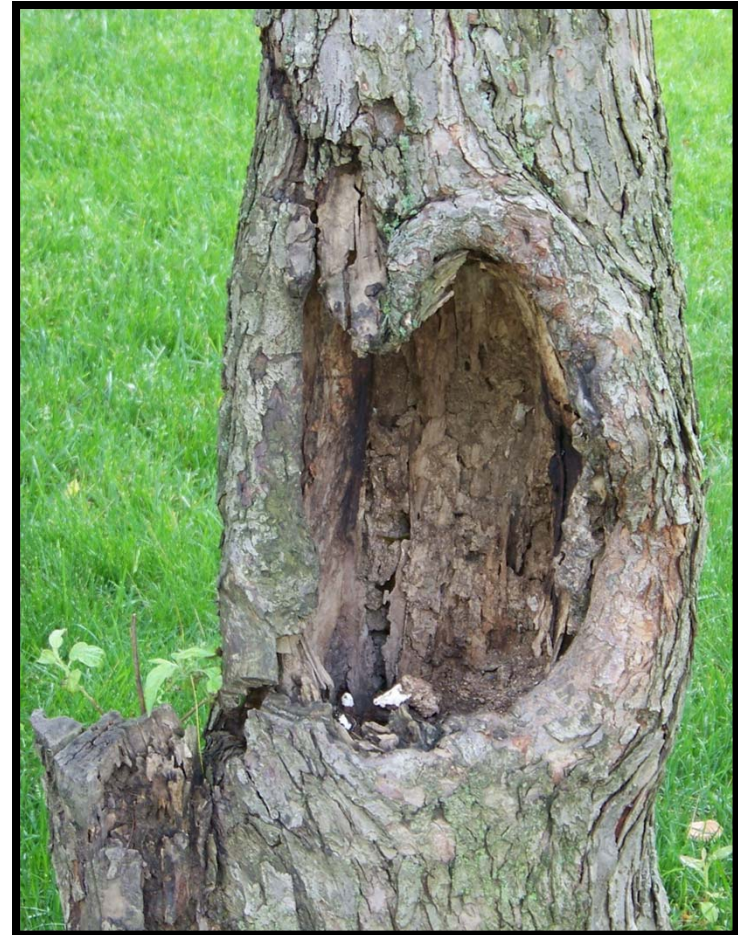

#1. Bradford Pear.
Primary limbs split/broken. Held together with strap.

#2. White Pine.
Dead.

#3. White Pine.
Dead.

#4. Flowering Crabapple.
Overcrowded.
Large cavity & decay has weakened trunk
(Destroyed by storm)

#10. Sugar Maple.
Trunk split & decayed. Heavily damaged.
Overcrowded by adjacent trees.

#11. Sugar Maple.
Crowded by adjacent trees.
Heavily damaged. Decayed.

#12. Red Oak.
Diseased.
Severely pruned to remove dead wood.