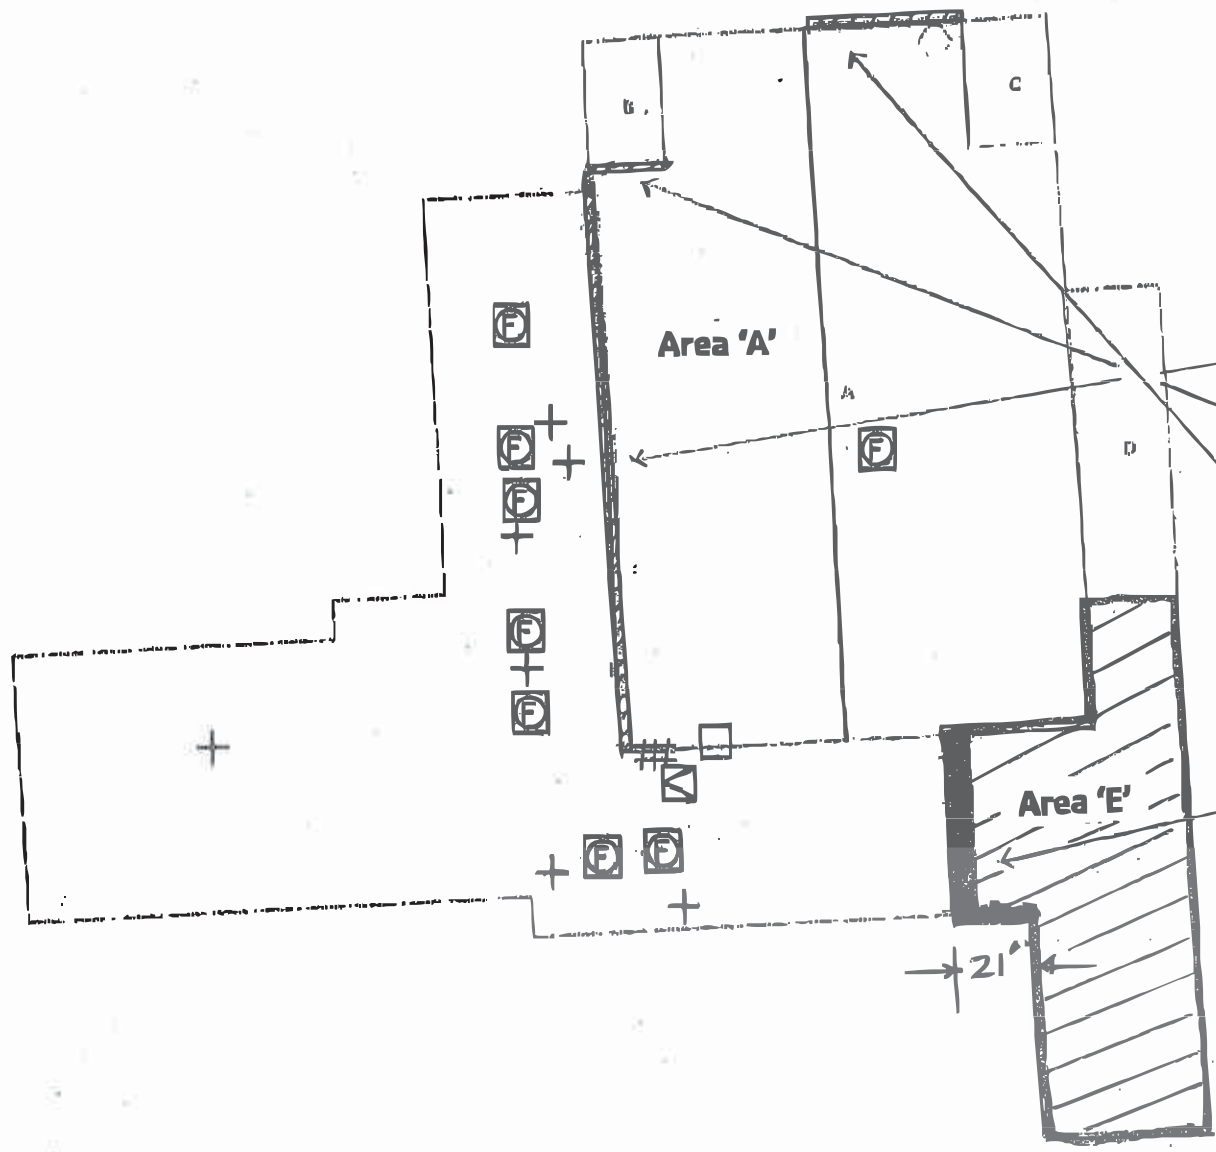

Legend

	Masonry chimney
	Exhaust fan/Extractor vent
	Ladder
	Edge
	Segment (interior)
	Wall
	Pipe vent
	Hatch (select size)

Clean and re-strip edging

Replace approximately 16' Fascia metal including full cleat attachment system

Remove Fascia, extend membrane, terminate, and re-install fascia

Replace complete roof system per specification 21' from inside corner

WV National Guard Armory

Weston, WV

WESTON ARMORY ENTIRE ROOF SCHEMATIC

Not To Scale