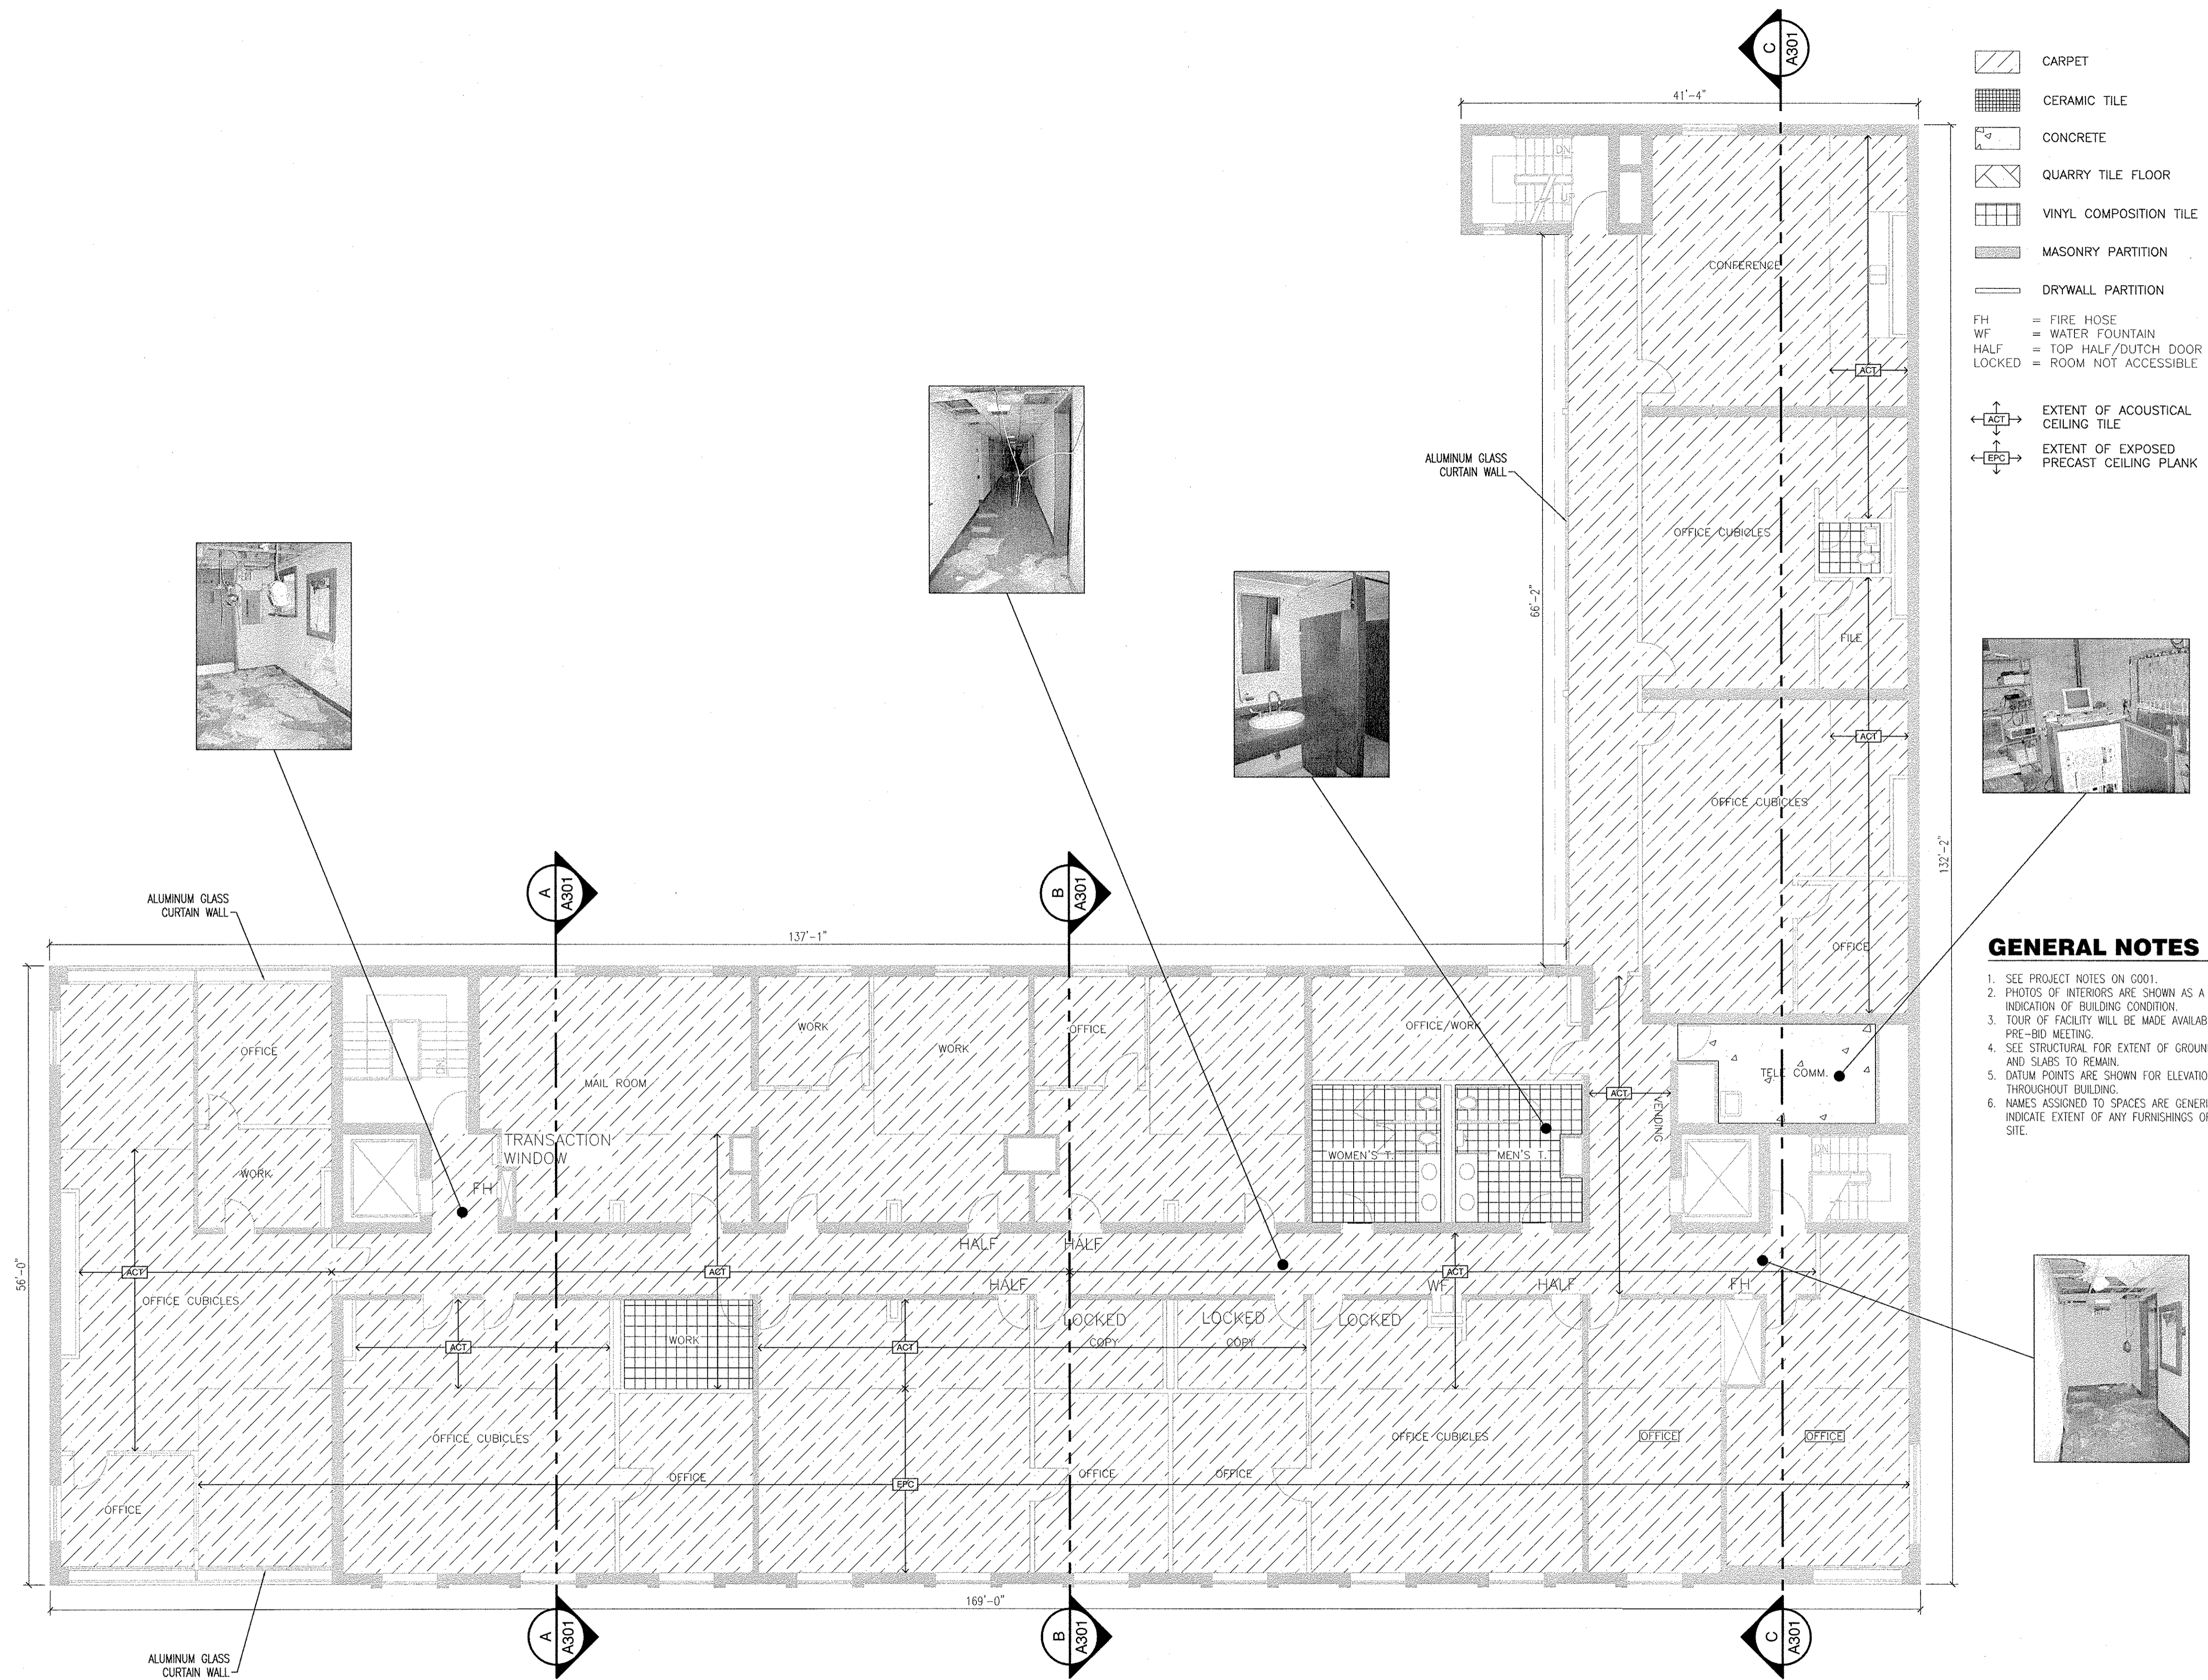

COPYRIGHT © 2010
ALPHA ASSOCIATES, INC.
ALL RIGHTS RESERVED

REVISIONS	
ITEM	DATE

EXISTING 6TH FLOOR PLAN

SCALE: AS NOTED

THE
CLARKSBURG STATE OFFICE BUILDING
WV GENERAL SERVICES DIVISION
PHASE ONE
CLARKSBURG, WEST VIRGINIA

DR'N.: KCB/RTL
P.M.: RJK P.I.C.: JAD
PROJ. NO.: 0810123.00
DATE: JULY 23, 2010
SHEET NO.:

A106

EXISTING 6TH FLOOR PLAN
SCALE: 1/8" = 1'-0"