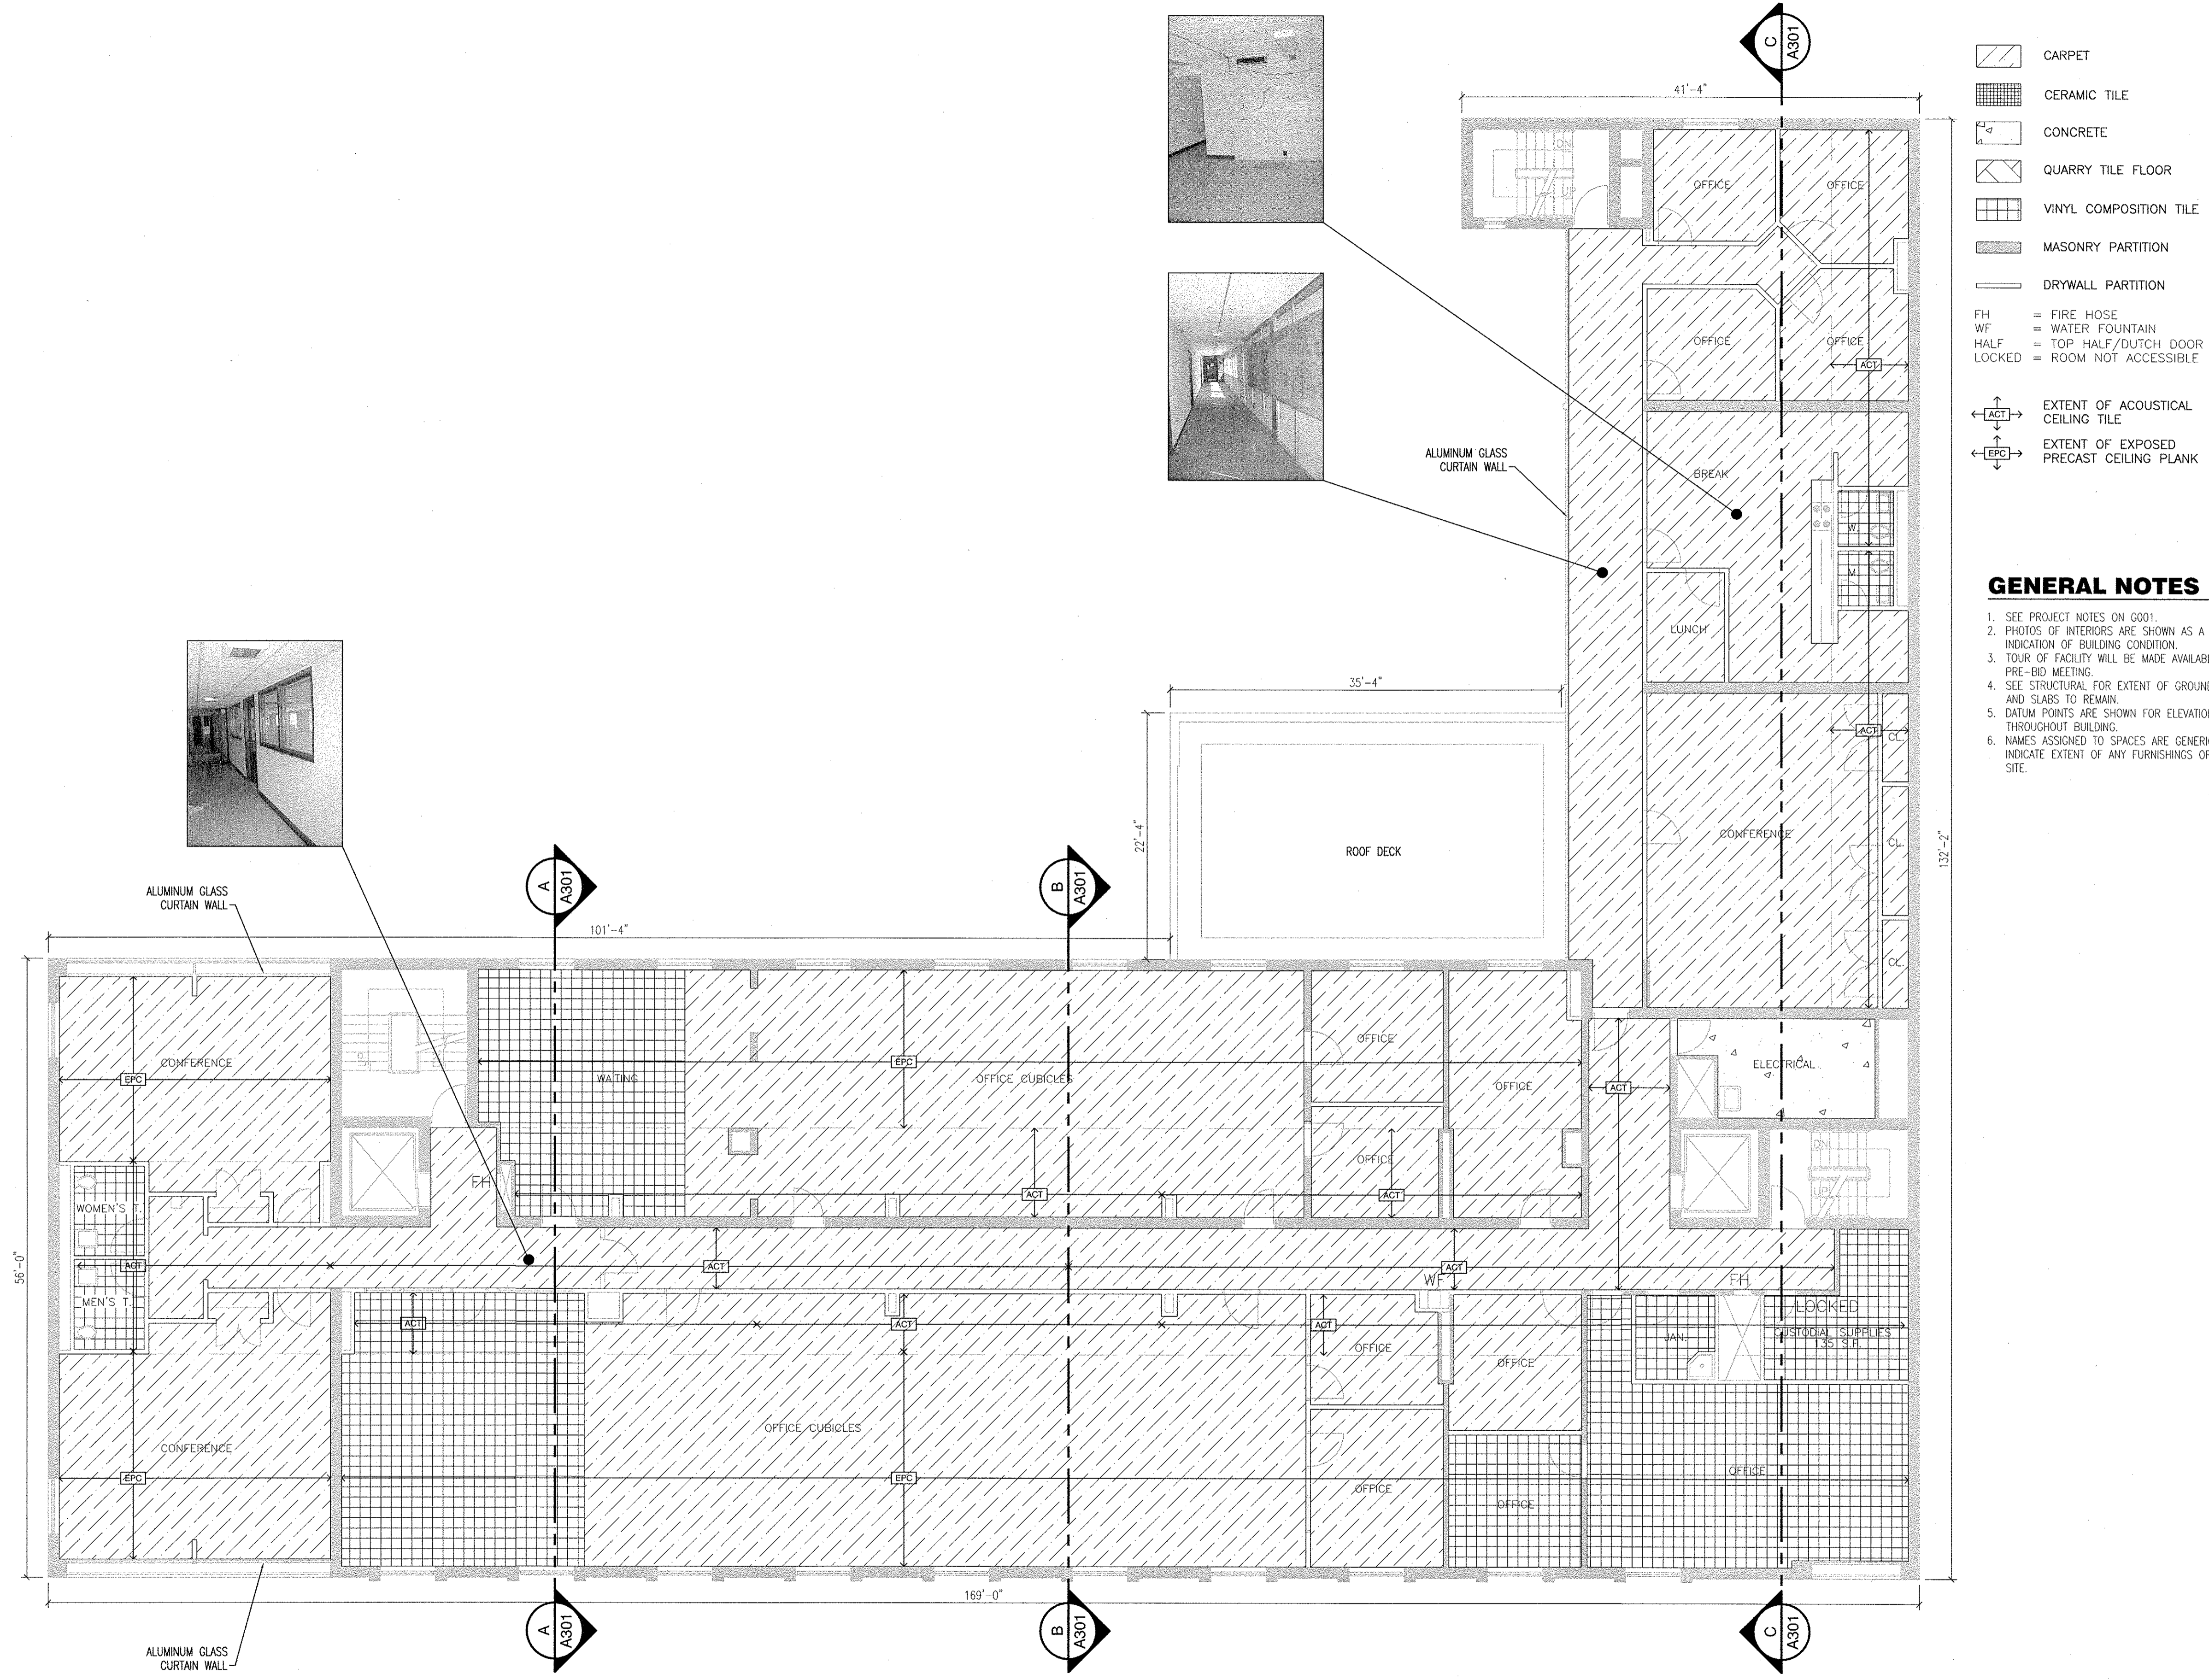

DR'N.: KCB/RTL
P.M.: RJK P.I.C.: JAD
PROJ. NO.: 0810123.00
DATE: JULY 23, 2010
SHEET NO.:

A103

EXISTING 3RD FLOOR PLAN
SCALE: 1/8" = 1'-0"