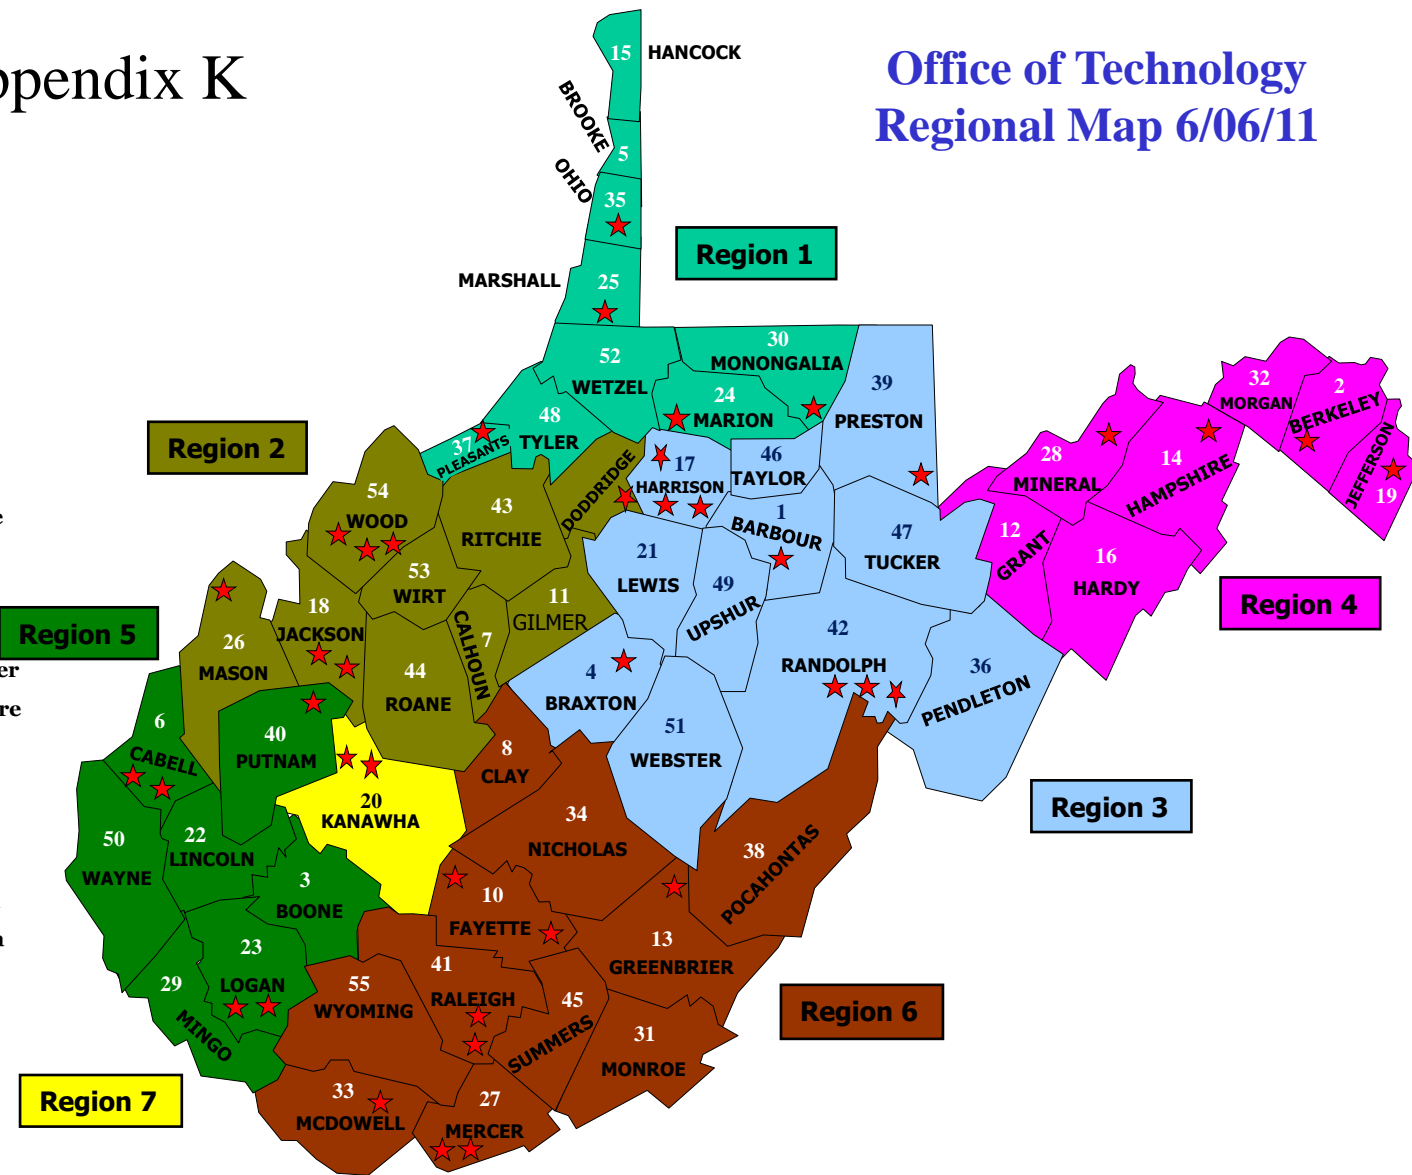

Appendix K

Office of Technology Regional Map 6/06/11

Co.# Name

- 1 Barbour
- 2 Berkeley
- 3 Boone
- 4 Braxton
- 5 Brooke
- 6 Cabell
- 7 Calhoun
- 8 Clay
- 9 Doddridge
- 10 Fayette
- 11 Gilmer
- 12 Grant
- 13 Greenbrier
- 14 Hampshire
- 15 Hancock
- 16 Hardy
- 17 Harrison
- 18 Jackson
- 19 Jefferson
- 20 Kanawha
- 21 Lewis
- 22 Lincoln
- 23 Logan
- 24 Marion
- 25 Marshall
- 26 Mason
- 27 Mercer

Co.# Name

- 28 Mineral
- 29 Mingo
- 30 Monongalia
- 31 Monroe
- 32 Morgan
- 33 McDowell
- 34 Nicholas
- 35 Ohio
- 36 Pendleton
- 37 Pleasants
- 38 Pocahontas
- 39 Preston
- 40 Putnam
- 41 Raleigh
- 42 Randolph
- 43 Ritchie
- 44 Roane
- 45 Summers
- 46 Taylor
- 47 Tucker
- 48 Tyler
- 49 Upshur
- 50 Wayne
- 51 Webster
- 52 Wetzel
- 53 Wirt
- 54 Wood
- 55 Wyoming

★ = Home office location of Field Technician