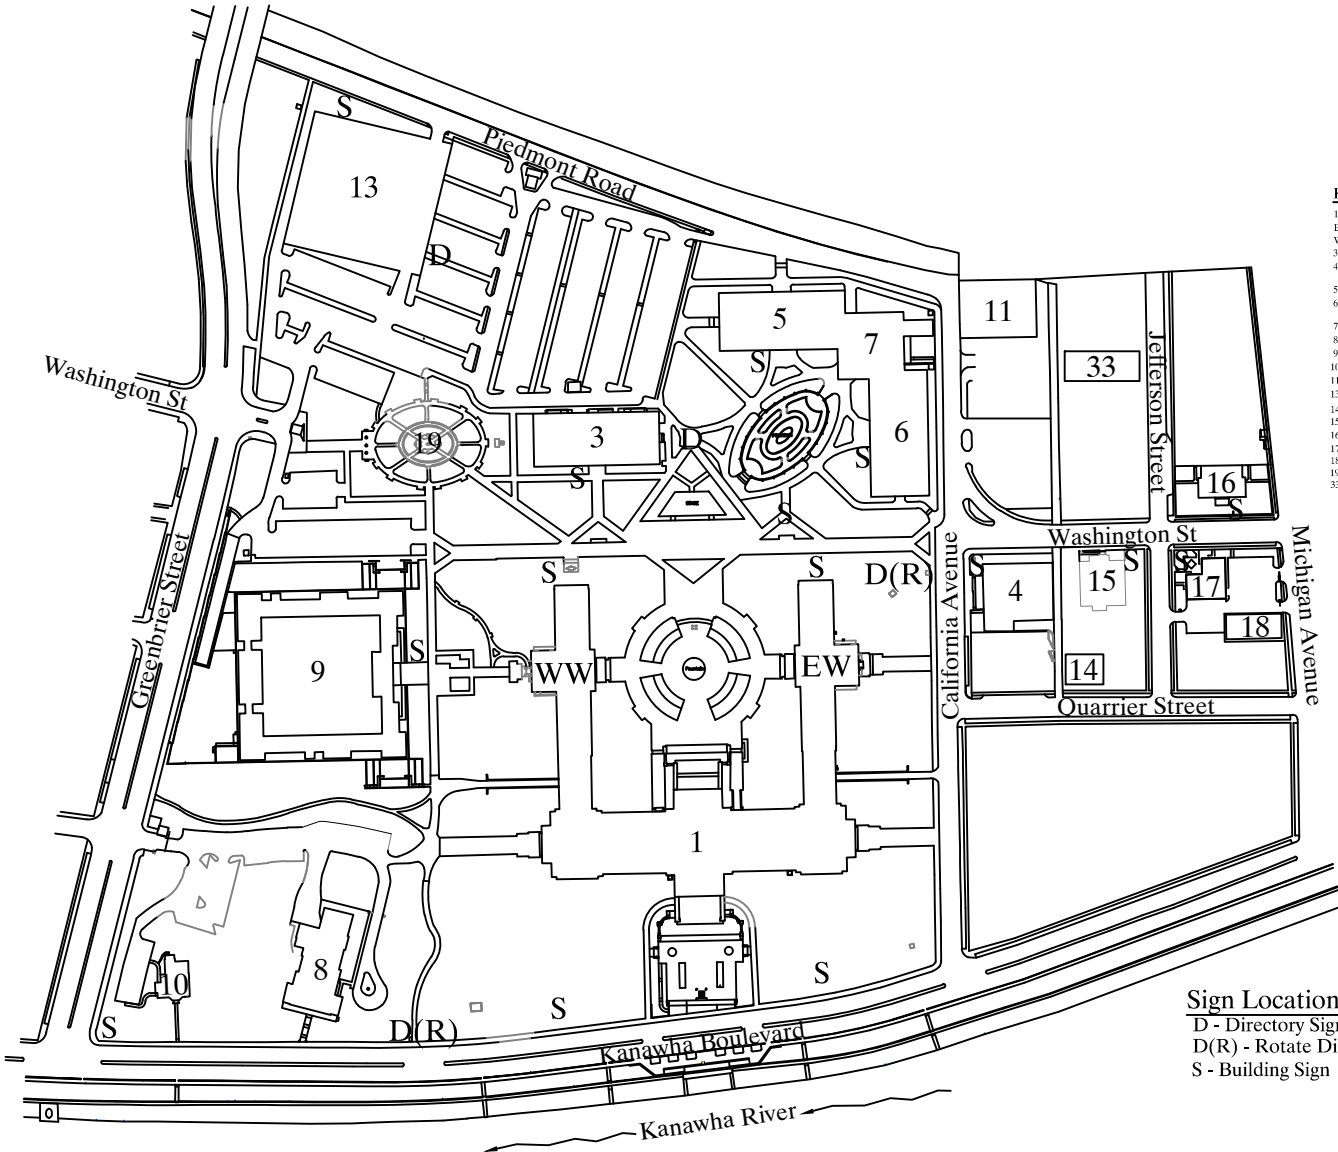

Capitol Complex Signage

Capitol Complex

1900 KANAWHA BOULEVARD EAST
CHARLESTON, WEST VIRGINIA 25305

REVISIONS	
DATE	NO.

REVISED	
DATE	SCALE
1/13/11	N/A
DRAWN BY	CHK. BY
BMG	

DRAWING NUMBER
3

KEY TO STATE OWNED BUILDINGS

Sign Locations

- D - Directory Sign
- D(R) - Rotate Directory Sign
- S - Building Sign