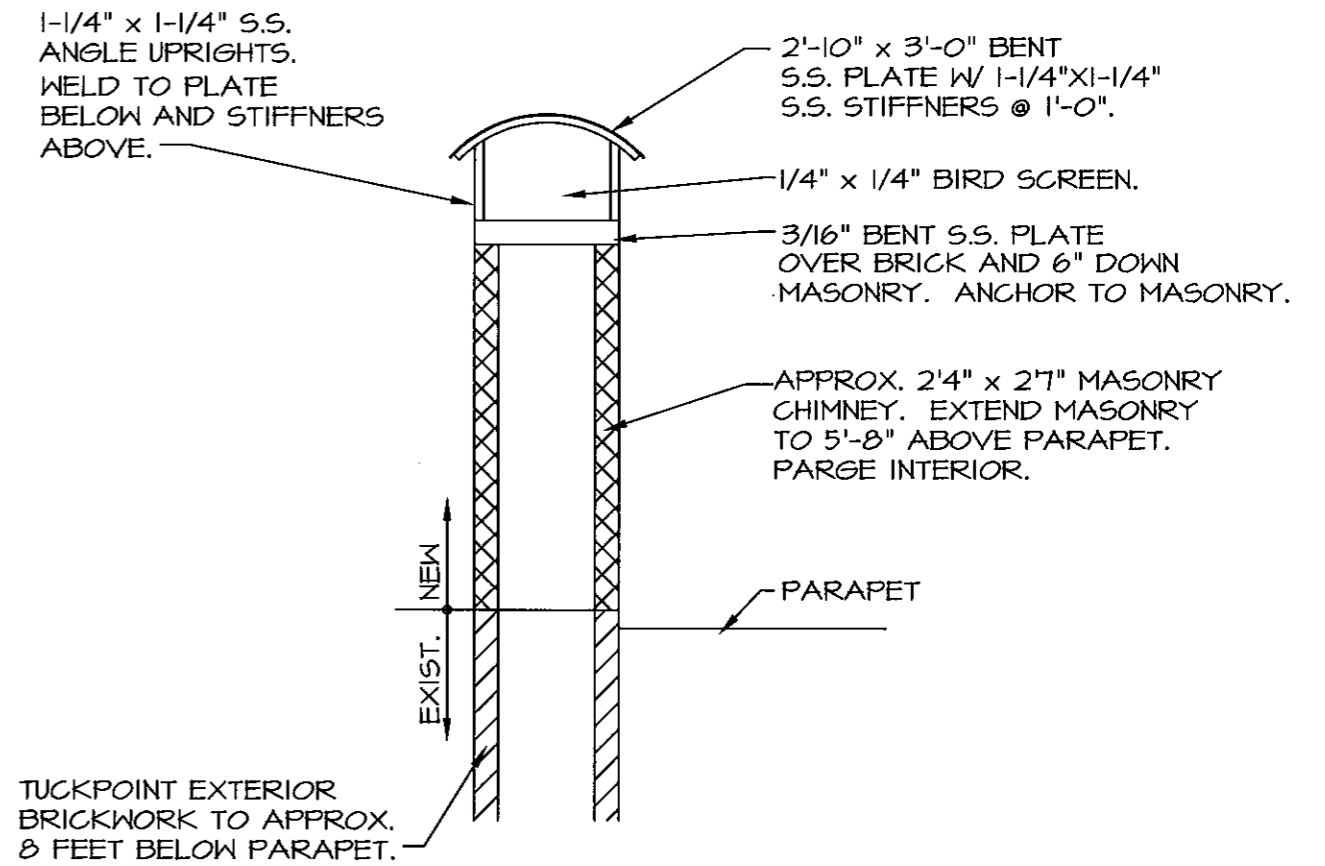

ROOF STAIR DETAIL

SCALE 3/8" = 1'-0"

CHIMNEY REPAIR DETAIL