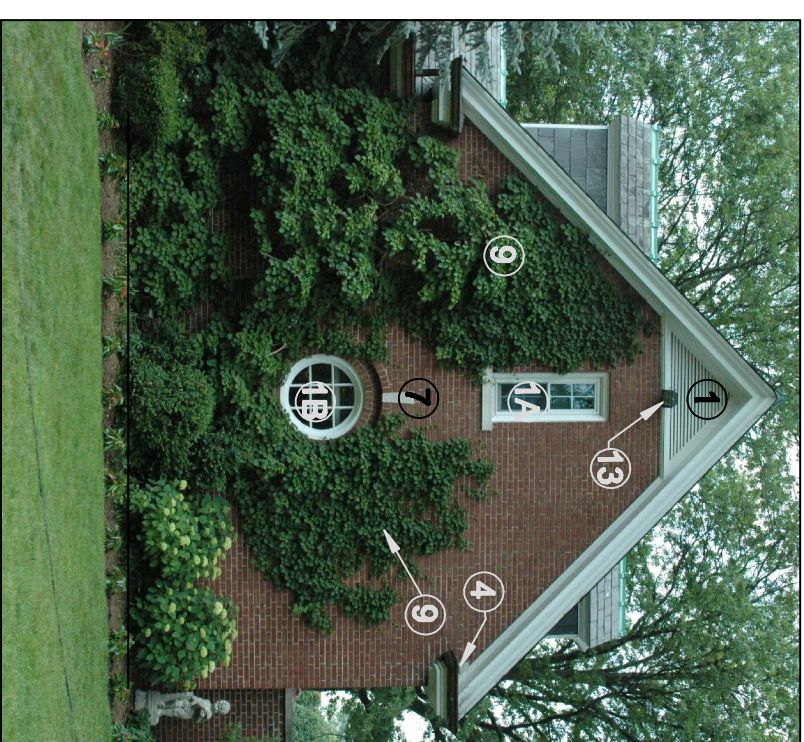

GARAGE - EAST ELEVATION

GARAGE - EAST ELEVATION

GOVERNOR'S MANSION EXTERIOR PAINTING
 WEST VIRGINIA GENERAL SERVICES DIVISION
 Project No. GSD 086431
 JULY 2007
 DRAWING 6 OF 7