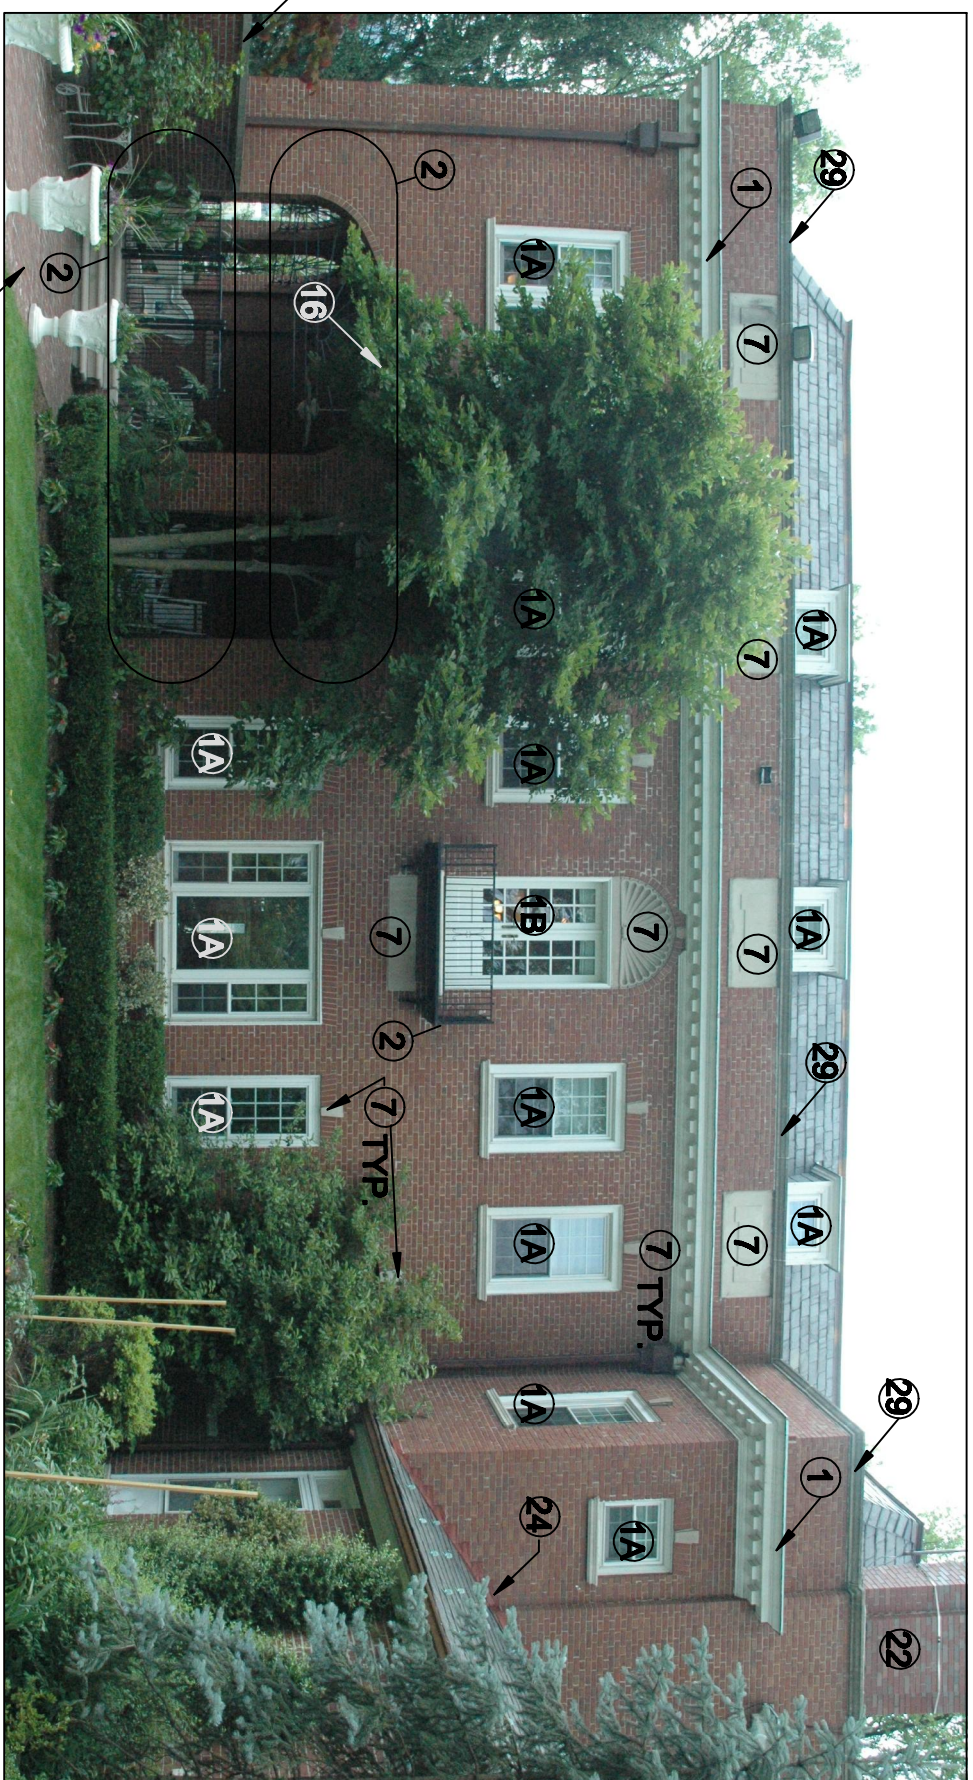

23

GOVERNOR'S MANSION EXTERIOR PAINTING
WEST VIRGINIA GENERAL SERVICES DIVISION
 Project No. GSD 086431
 JULY 2007
DRAWING 5 OF 7