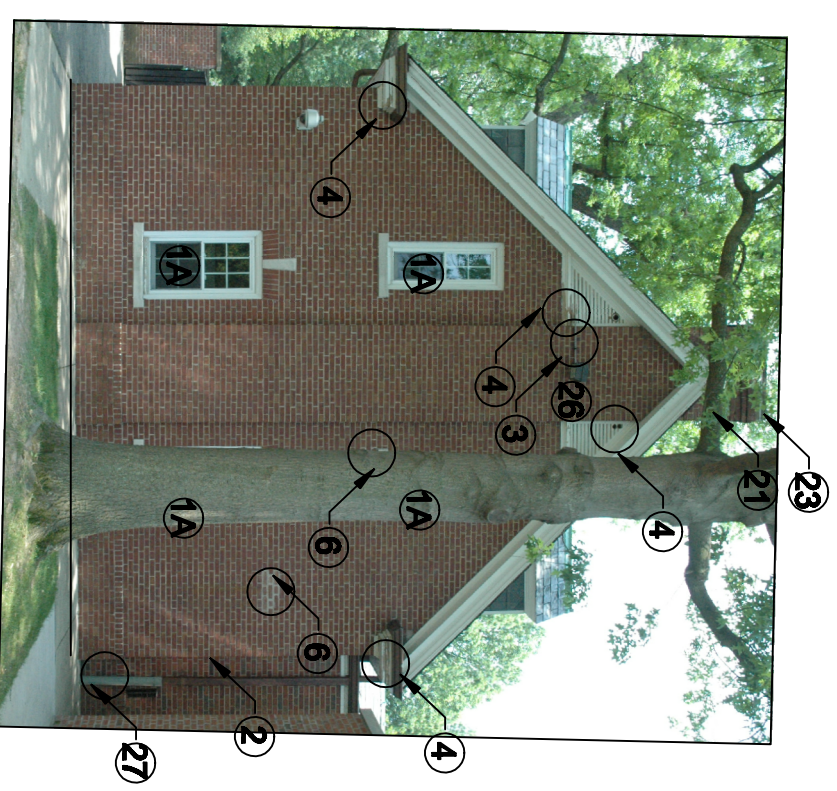

GARAGE - NORTH ELEVATION

GARAGE - WEST ELEVATION

GOVERNOR'S MANSION EXTERIOR PAINTING
WEST VIRGINIA GENERAL SERVICES DIVISION
 Project No. GSD 086431
 JULY 2007
DRAWING 1 OF 7