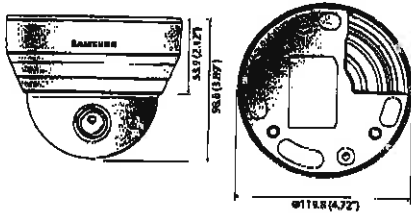

Dimensions

Unit: mm (inch)