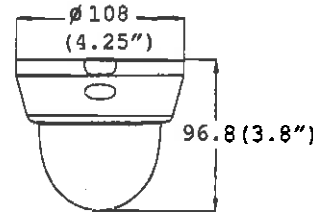

1080p SnapIt™ Indoor Dome IP Camera
DWC-MD421TR

Dimensions (unit : mm [inch])

DWC-MD421TR

SnapIt Easy Installation

Summary

MEGAPIX® IP cameras provide real-time 2.1MP (1080p, 30fps) resolution. Advanced technologies include True Day/Night, Smart DNR™ 3D Digital Noise Reduction, Wide Dynamic Range (WDR) and Smart IR™ to deliver the best images in any type of environment. Power over Ethernet (PoE) simplifies installation by connecting both power and network through a single cable. All MEGAPIX® cameras are ONVIF conformant, assuring their successful integration with any open platform solution on the market.

Features

- 2.1 Megapixel Image Sensor (1080p, 30fps)
- Wide Dynamic Range (WDR)
- Triple Codecs (H.264, MJPEG, MPEG4) with Simultaneous Dual-Stream
- 2.8-12mm Auto Focus P-Iris Lens
- SnapIt™ Easy Installation Housing
- Smart IR™ with Intelligent Camera Sync, 70ft Range
- True Day/Night with Mechanical IR Cut Filter
- Smart DNR™ 3D Digital Noise Reduction
- Manual IR Activation
- Auto Gain Control (AGC)
- Backlight Compensation (BLC)
- Auto White Balance (AWB)
- Programmable Privacy Zones
- Motion Detection
- Micro SD/SDHC Class 10 Card Slot for Emergency Backup (card not included)
- Alarm Sensor Input
- Relay Output
- Web Server Built-In
- PoE and DC12V
- OnVIF Conformant, Profile S

Accessories (Optional)

Specifications