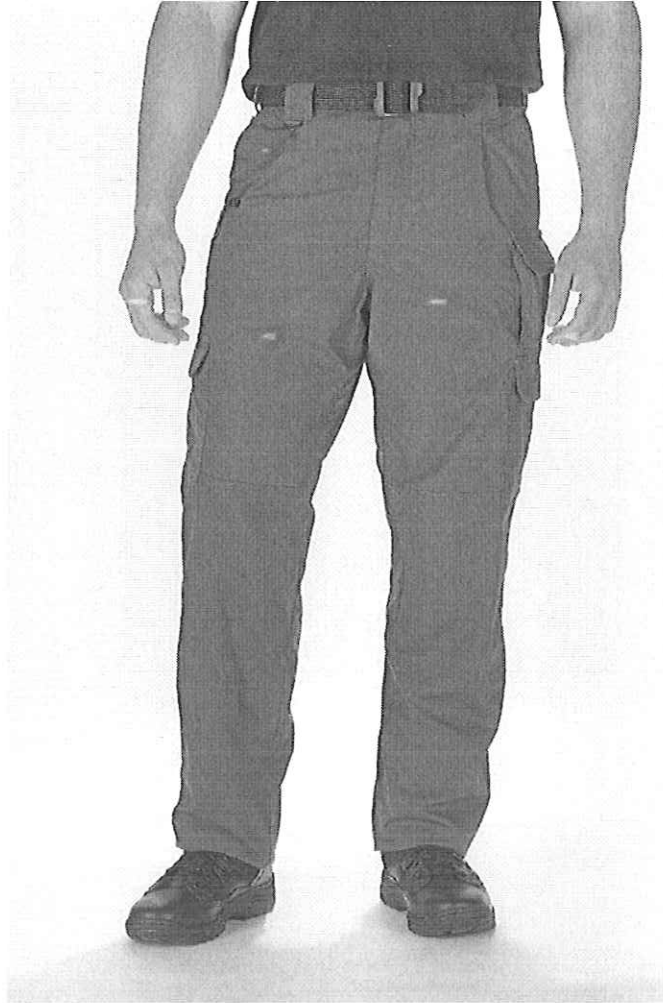

5-11 Tactical Green Taclite Pro Pants #74273

- Lightweight 65% polyester and 35% poly cotton ripstop
- Magazine/cell phone pocket
- Two cargo pockets
- Signature rear strap and slash pocket design
- Features Teflon® fabric protector to repel water and stains
- External knife pocket
- Rear web strap
- YKK® zippers
- Pryn® snaps
- Clip loop
- Perfect for the outdoors, including hunting and hiking