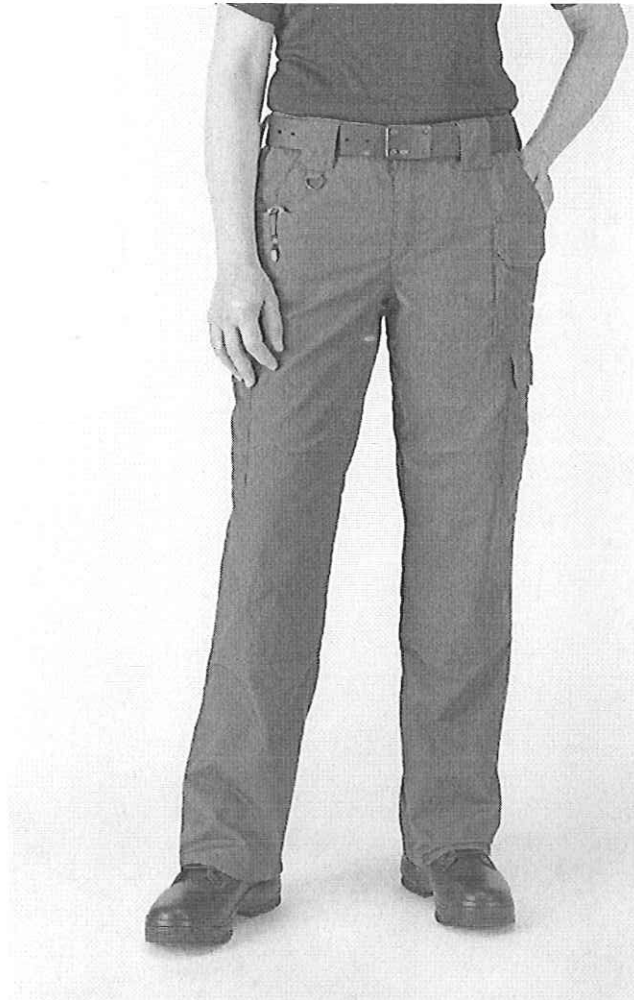

5-11 Tactical Green Womens Taclite Pro Pants #64360

- Superior fit, sits on natural waist
- Lightweight 65% polyester and 35% poly cotton ripstop
- Magazine/cell phone pocket
- Two cargo pockets
- Signature rear strap and slash pocket design
- Treated with HT Teflon® wear-resistant finish
- External knife pocket
- YKK® zippers
- Prym® snaps
- Clip loop
- Perfect for the outdoors, including hunting and hiking