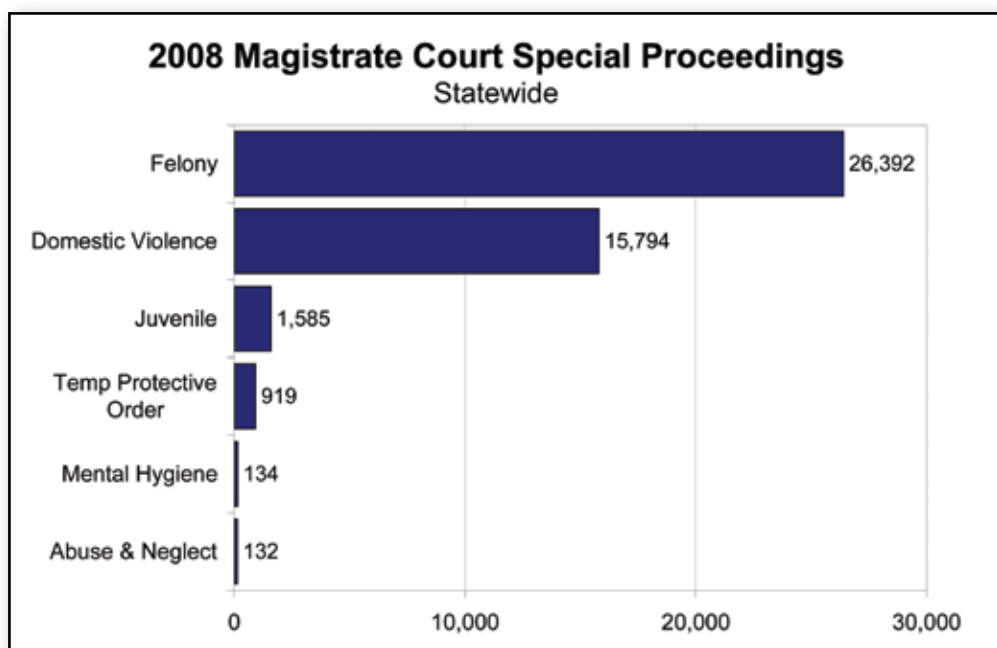

Magistrate Courts

Magistrates run for four-year terms in partisan elections. They do not have to be lawyers.

Circuit judges appoint magistrates to fill vacancies. An appointee who wishes to remain in office must run in the next election.

A county-by-county list of magistrates in West Virginia, along with their office telephone numbers and fax numbers, is available on the Supreme Court Web site at <http://www.state.wv.us/wvsca/maginfo.htm>.

There are 158 magistrates in West Virginia. There are at least two magistrates in every county, and ten in the largest county, Kanawha County. Magistrates issue arrest and search warrants, hear misdemeanor cases, conduct preliminary examinations in felony cases, and hear civil cases with $5,000 or less in dispute. Magistrates also issue emergency protective orders in cases involving domestic violence. Circuit courts hear appeals of magistrate court cases.

That Web site page also has a list of blank magistrate court forms that can be downloaded and printed for the public's use, rules governing media coverage of magistrate court proceedings, a copy of the "West Virginia Benchbook for Domestic Violence Proceedings," and a domestic violence brochure, among other information.