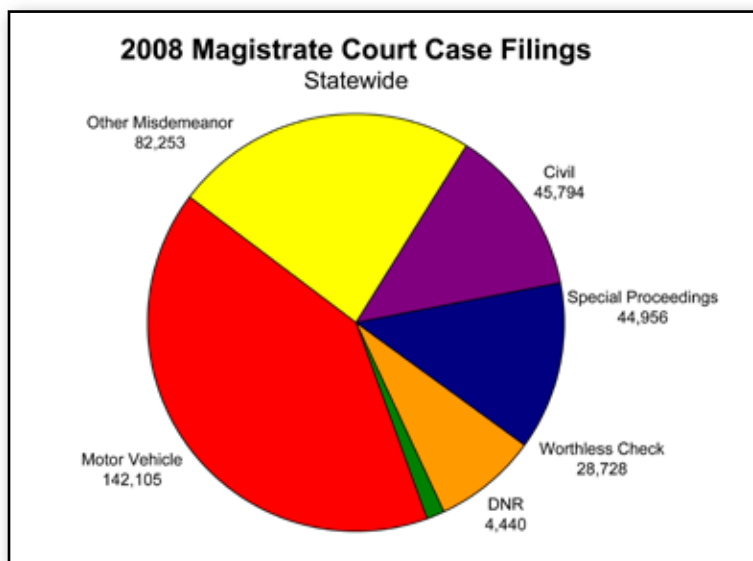

# Magistrate Courts

Magistrates run for four-year terms in partisan elections. They do not have to be lawyers.

Circuit judges appoint magistrates to fill vacancies. An appointee who wishes to remain in office must run in the next election.

**T**here are 158 magistrates in West Virginia. There are at least two magistrates in every county, and ten in the largest county, Kanawha County. Magistrates issue arrest and search warrants, hear misdemeanor cases, conduct preliminary examinations in felony cases, and hear civil cases with \$5,000 or less in dispute. Magistrates also issue emergency protective orders in cases involving domestic violence. Circuit courts hear appeals of magistrate court cases.