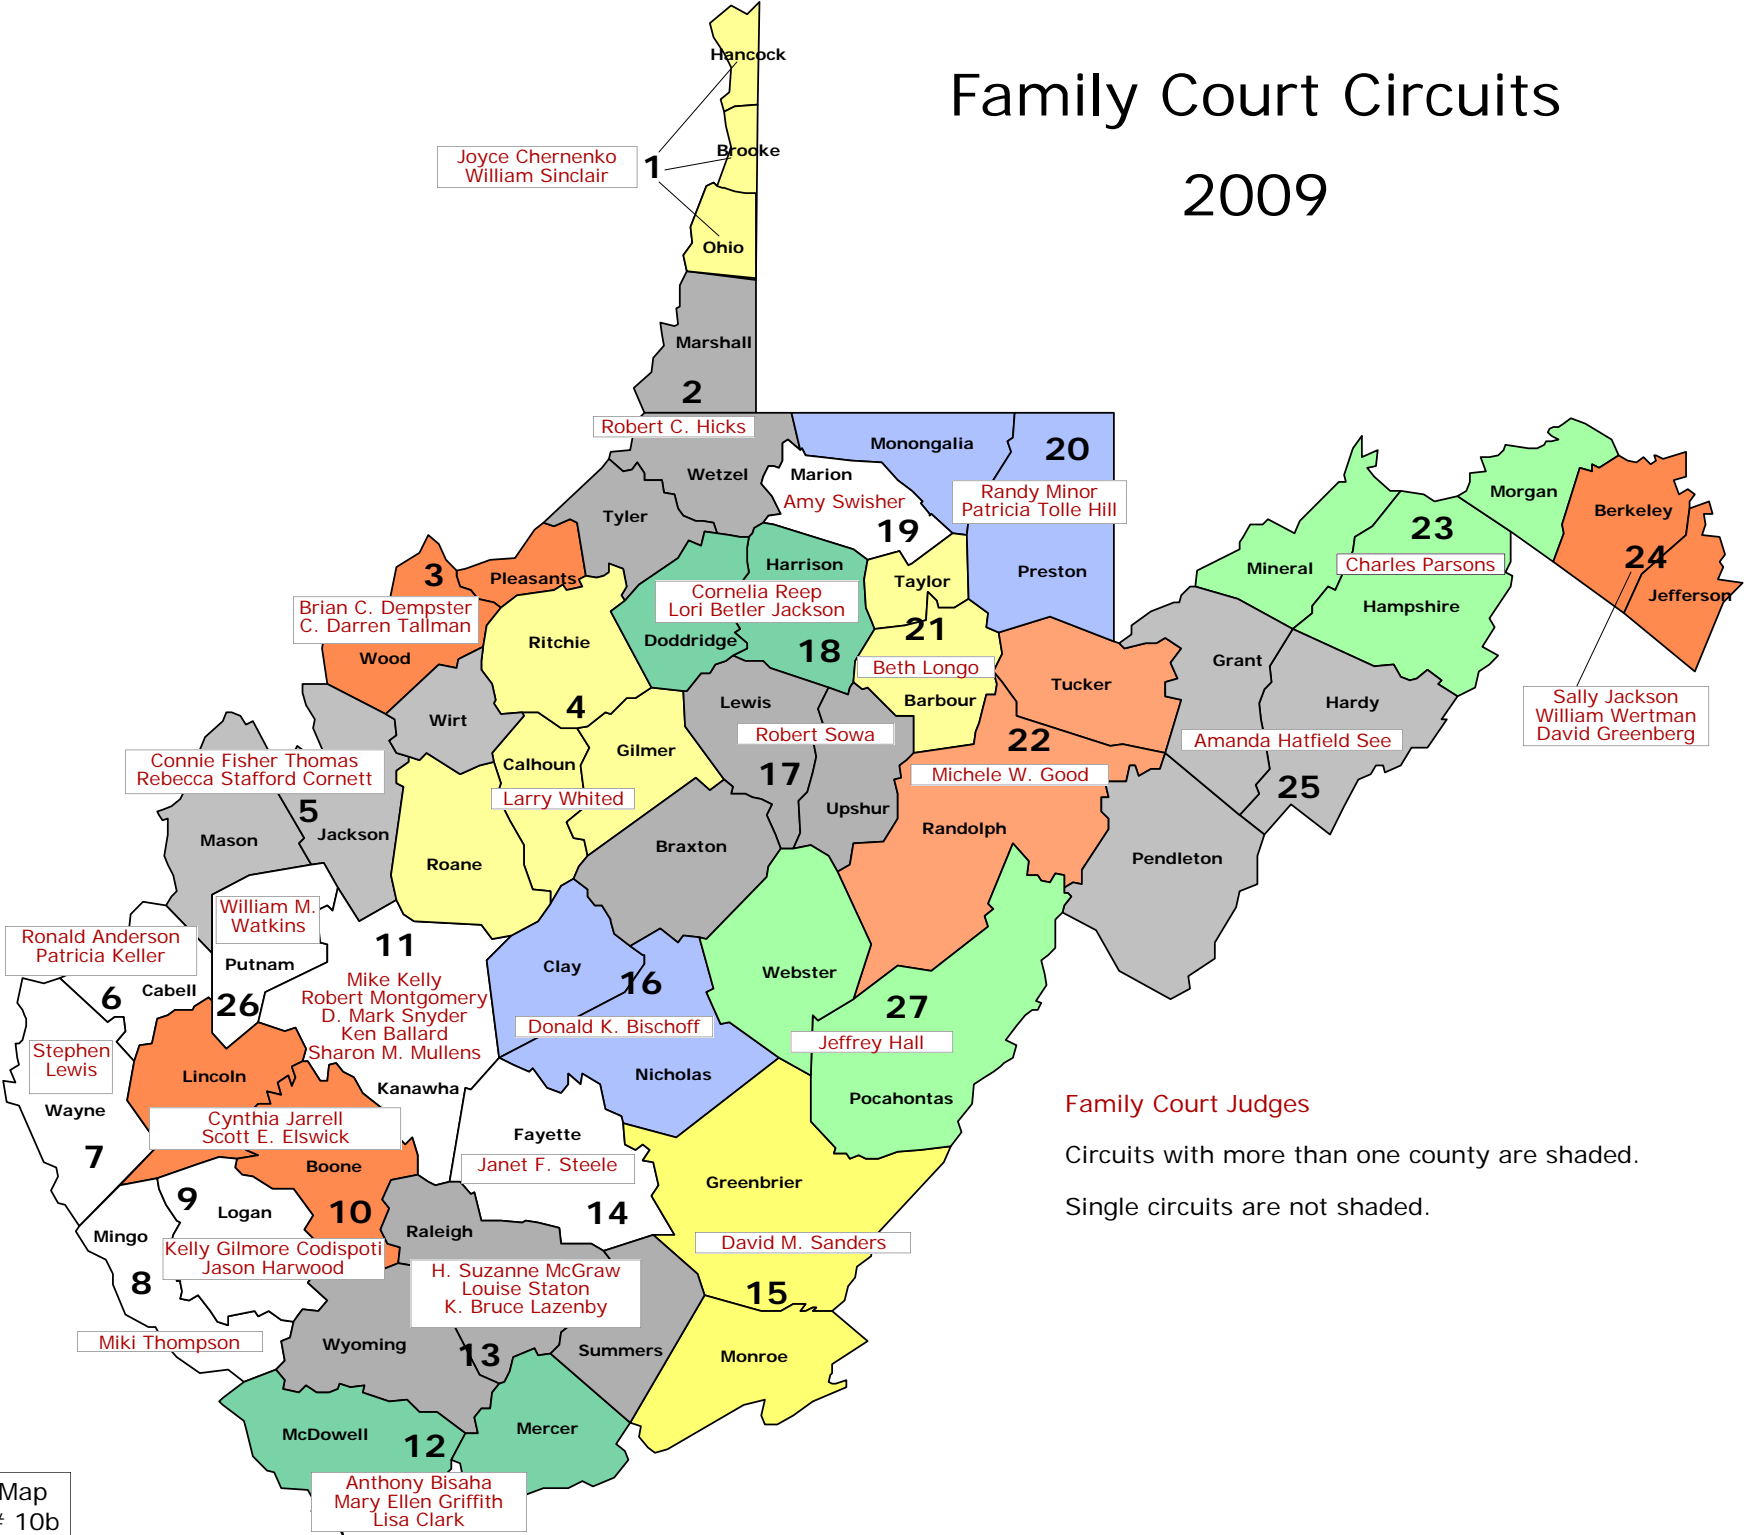

Family Court Circuits

2009

Barbour	21
Berkeley.....	24
Boone	10
Braxton.....	17
Brooke	1
Cabell	6
Calhoun	4
Clay.....	16
Doddridge ...	18
Fayette	14
Gilmer	4
Grant.....	25
Greenbrier...	15
Hampshire...	23
Hancock	1
Hardy	25
Harrison.....	18
Jackson	5
Jefferson	24
Kanawha	11
Lewis	17
Lincoln	10
Logan	9
Marion	19
Marshall	2
Mason	5
McDowell.....	12
Mercer	12
Mineral	23
Mingo	8
Monongalia ..	20
Monroe	15
Morgan	23
Nicholas	16
Ohio	1
Pendleton.....	25
Pleasants	3
Pocahontas ..	27
Preston	20
Putnam	26
Raleigh	13
Randolph.....	22
Ritchie	4
Roane	4
Summers	13
Taylor	21
Tucker	22
Tyler.....	2
Upshur	17
Wayne	7
Webster	27
Wetzel	2
Wirt.....	5
Wood.....	3
Wyoming.....	13

Family Court Judges
 Circuits with more than one county are shaded.
 Single circuits are not shaded.